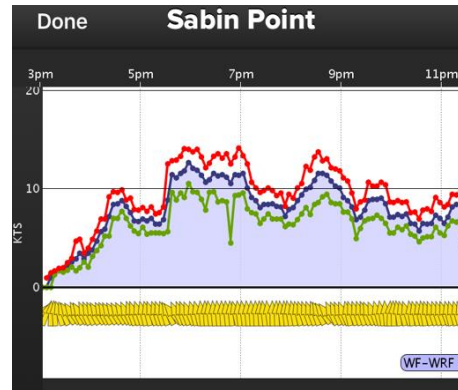

**EDGEWOOD YACHT CLUB
TUESDAY NIGHT RACING**

Date 9/3/2019
Wind see right
High Tide 11:49
Low Tide 17:12
Course 2-26P-2
Time on Time Total Correction Factor = A/(B+PHRF)
A 733
B 550

Class	Name	Model	PHRF	Penalty	Elapsed	ToT Correction	Corrected	Race Rank
S	Columbia	Etchells 30	129		0:42:00	1.079529	0:45:20.41	1
S	Clockwork	J/24	174	DNC		1.012431		DNC
S	Goose	Sonar 23	180		0:46:08	1.004110	0:46:19.38	2
S	Green Monstah	J/24	174		0:49:44	1.012431	0:50:21.09	4
S	Mrs Gee	Rhodes 19	267		0:53:13	0.897185	0:47:44.71	3
	Harpua	J/24	174		1:00:55	1.012431	1:01:40.44	5
C	Brim	Alerion Exp 28	168	DNC		1.020891	0:00:00.00	0
C	Hodge Podge	Oday 27	241	DNC		0.926675	0:00:00.00	0
C	Persistence	Sabre 28	244	DNC		0.923174	0:00:00.00	0
C	Sea Anemone	Vixen 29	240	DNC		0.927848	0:00:00.00	0